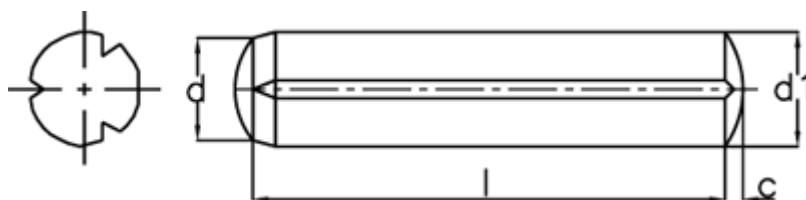

# Data Sheet

Article number: 08035131

Description: KLEE Slotted pin S3 12x32  
Steel

## Measures

---

c	= -
d	= 12.0
d1	= 12,35
Length	= 32